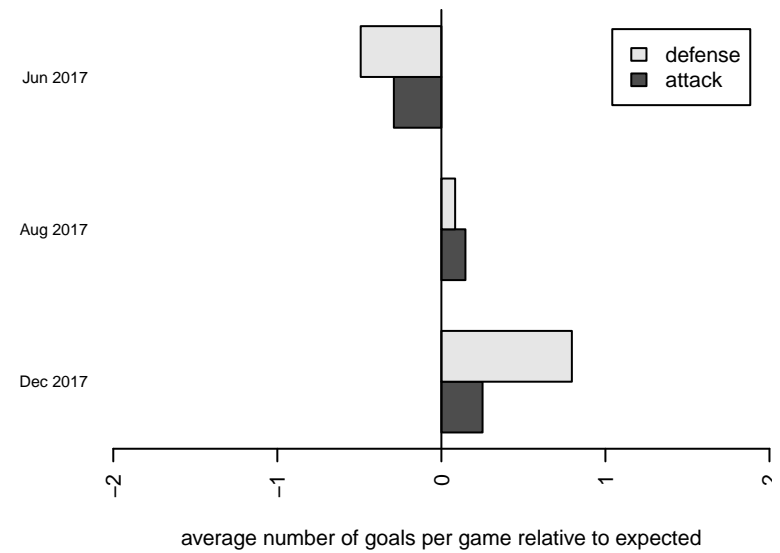

Performance relative to 13 month average