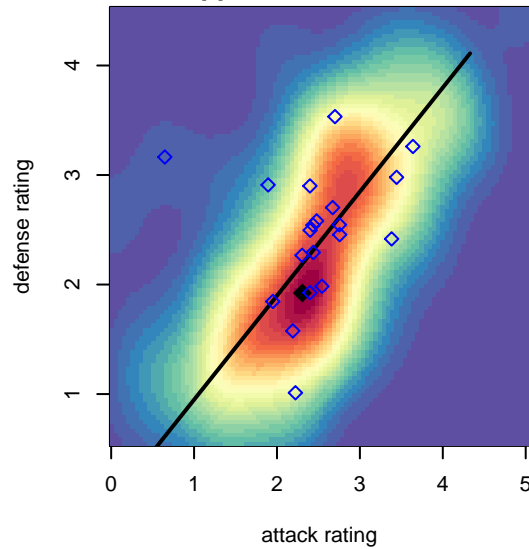

**attack and defense rating
relative to others at age
and all opponents in last 13 months**