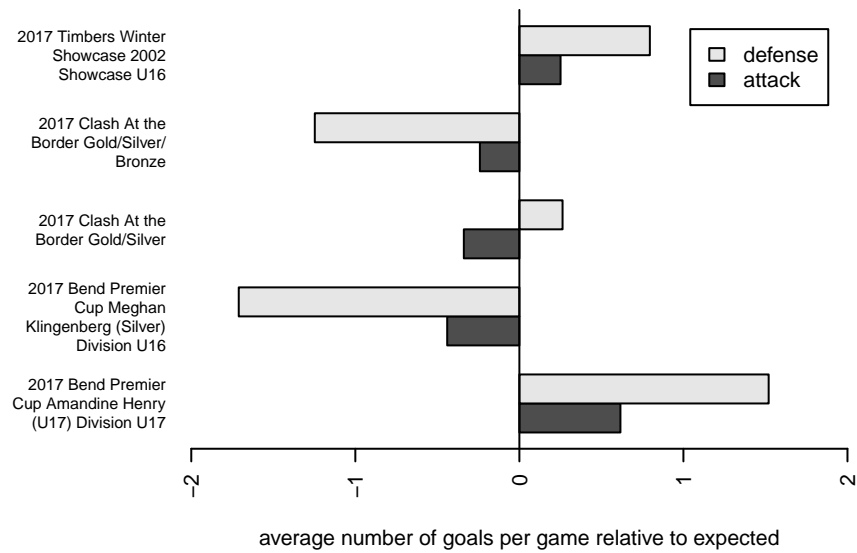

Performance relative to 13 month average