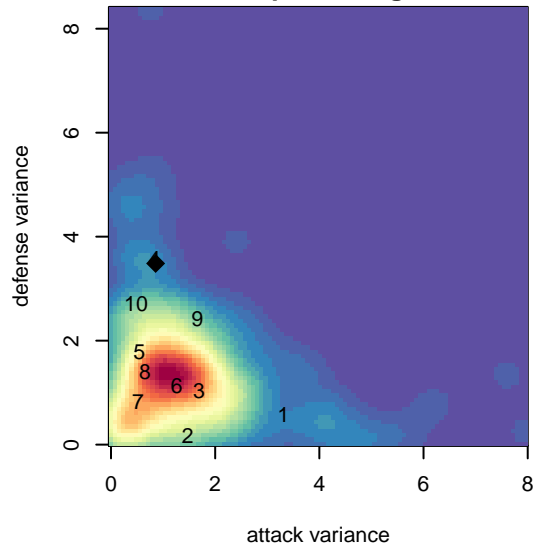

Cascade Rush Revolution G02

Cascade Rush FC
 , OR
 G02 total strength=1410
 attack=10.04 defense=6.84

alt names used:
 CASCADE RUSH REVOLUTION 02 (OR)
 CASCADE RUSH REVOLUTION 02 (OR)
 CASCADE RUSH 02G

Venues played:
 2017 Clash At the Border Gold/Silver/Bronze
 2017 Clash At the Border Gold/Silver
 2017 Bend Premier Cup Meghan Klingenberg (
 2017 Bend Premier Cup Amandine Henry (U17
 2017 Timbers Winter Showcase 2002 Showcas

Cascade Rush Revolution G02
 Dots are actual minus expected GF (blue circles) and GA (red triangles).
 Blue line is smoothed change in attack strength. Red is smoothed change in defense strength.

**attack and defense variance (black dot)
relative to other teams
and top 10 in region**